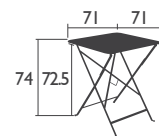

Parasol hole Ø 41 mm

Lacquered steel frame. Sheet-steel table top
Foot pads

Available in all 23 shades of the colour chart