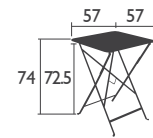

## BALCONY TABLE - standard height \*\*\*

### 0270 - BALCONY TABLE 57 X 77 CM

Steel frame  
Fold-away steel table top  
Adjustable attachment system

Available in all 23 shades of the colour chart

14 kg

# THE BISTRO COLLECTION (continued)

FROM 2 TO 8 PEOPLE. 10 STANDARD TABLE SIZES THAT CAN BE COMBINED

## SQUARE TABLES - standard height

6042 - TABLE 57 X 57 CM

Lacquered steel frame. Sheet-steel table top  
Foot pads

Available in all 23 shades of the colour chart

8 KG

0244 - TABLE 71 X 71 CM

Parasol hole Ø 41 mm