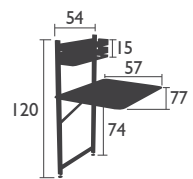

0270 - BALCONY TABLE 57 X 77 CM

Steel frame
Fold-away steel table top
Adjustable attachment system

Available in all 23 shades of the colour chart