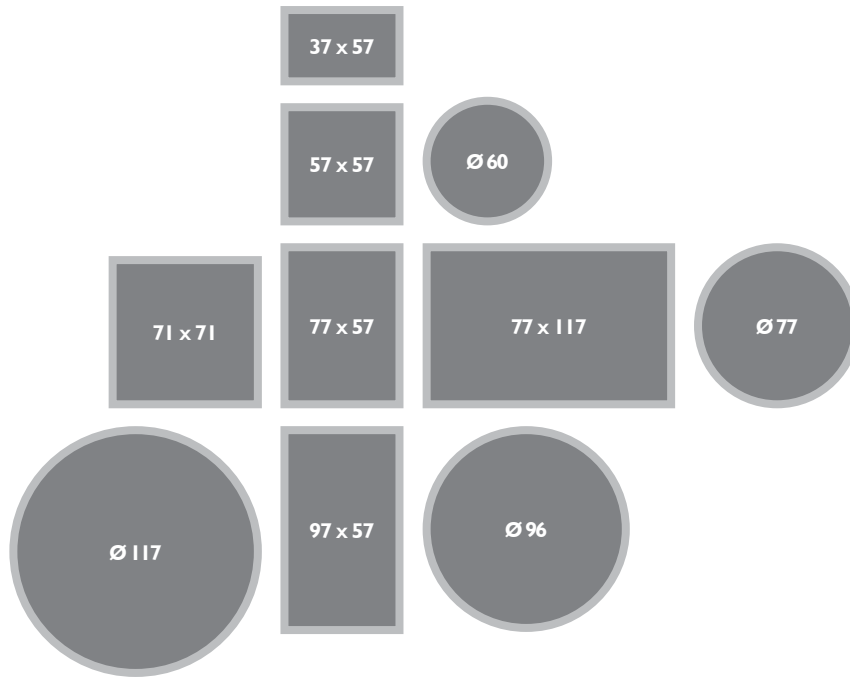

## BALCONY TABLE - standard height \*\*\*

### 0270 - BALCONY TABLE 57 X 77 CM

Steel frame  
Fold-away steel table top  
Adjustable attachment system

Available in all 23 shades of the colour chart

14 kg

# THE BISTRO COLLECTION (continued)

FROM 2 TO 8 PEOPLE. 10 STANDARD TABLE SIZES THAT CAN BE COMBINED