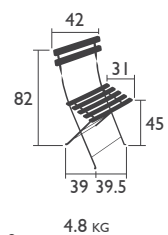

0101 - METAL CHAIR

Lacquered steel frame
Curved slats made from lacquered galvanised steel
Plastic clip for slower and safer folding
Single-part seat support
Available in all 23 shades of the colour chart

- ☐ ☐ ☐ ☐ ☐ ☐ ☐ ☐ ☐ ☐ ☐ ☐ ☐ ☐ ☐ ☐ ☐ ☐ ☐ ☐ ☐ ☐ ☐

Accessories: Bistro Basics cushion p.96 - Louise cushion p.110