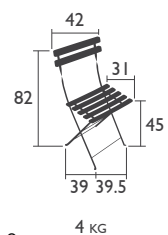

5107 - NATUREL CHAIR

Lacquered steel frame
Natural beech curved slats, treated with Textrol®
Plastic clip for slower and safer folding
Single-part seat support
Available in all 23 shades of the colour chart

- ☐ ☐ ☐ ☐ ☐ ☐ ☐ ☐ ☐ ☐ ☐ ☐ ☐ ☐ ☐ ☐ ☐ ☐ ☐ ☐ ☐ ☐ ☐

Accessories: Bistro Basics cushion p.96 - Louise cushion p.110