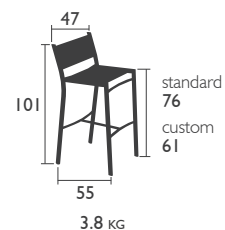

Aluminium frame

Seat and backrest in tearproof Outdoor Technical Fabric

Stacking: x 7 (stacked height: 1140 mm)

Available in 10 OTF colours (details on p. 1a)

LOW seat

7904 - LOW ARMCHAIR

Aluminium frame

Seat and backrest in tearproof Outdoor Technical Fabric

Stacking: x 5 (stacked height: 920 mm)

Available in 10 OTF colours (details on p. 1a)

HIGH stool

7903 - HIGH STOOL

Aluminium frame

Seat and backrest in tearproof Outdoor Technical Fabric

Available in 10 OTF colours (details on p. 1a)

COSTA (continued)

LOW table

7960 - LOW TABLE 100 X 80 CM
Aluminium frame and table top

15 KG

TABLES - dining height

8143 - TABLE 80 X 80 CM
Aluminium frame and table top

14.5 KG

8160 - TABLE 160 X 80 CM
Aluminium frame and table top

21 KG

8147 - TABLE WITH EXTENSION 160/240 X 90 CM
Aluminium frame and table top

32 KG

COSTA (continued)

HIGH table

7950 - HIGH TABLE 80 X 80 CM
Aluminium frame and table top

COSTA
LOW ARMCHAIR
P. 47