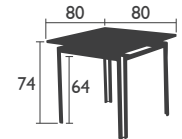

Aluminium frame

Seat and backrest in tearproof Outdoor Technical Fabric

Stacking: x 7 (stacked height: 1140 mm)

Available in 10 OTF colours (details on p. 1a)

LOW seat

7904 - LOW ARMCHAIR

Aluminium frame

Seat and backrest in tearproof Outdoor Technical Fabric

Stacking: x 5 (stacked height: 920 mm)

Available in 10 OTF colours (details on p. 1a)

HIGH stool

7903 - HIGH STOOL

Aluminium frame

Seat and backrest in tearproof Outdoor Technical Fabric

Available in 10 OTF colours (details on p. 1a)

COSTA (continued)

LOW table

7960 - LOW TABLE 100 X 80 CM
Aluminium frame and table top

15 KG

TABLES - dining height

8143 - TABLE 80 X 80 CM
Aluminium frame and table top

14.5 KG

8160 - TABLE 160 X 80 CM
Aluminium frame and table top

21 KG

8147 - TABLE WITH EXTENSION 160/240 X 90 CM
Aluminium frame and table top

32 KG

COSTA (continued)

HIGH table

7950 - HIGH TABLE 80 X 80 CM
Aluminium frame and table top

COSTA
LOW ARMCHAIR
P. 47