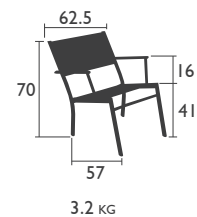

Aluminium frame

Seat and backrest in tearproof Outdoor Technical Fabric

Stacking: x 7 (stacked height: 1140 mm)

Available in 10 OTF colours (details on p. 1a)

LOW seat

7904 - LOW ARMCHAIR

Aluminium frame

Seat and backrest in tearproof Outdoor Technical Fabric

Stacking: x 5 (stacked height: 920 mm)

Available in 10 OTF colours (details on p. 1a)

HIGH stool

7903 - HIGH STOOL

Aluminium frame

Seat and backrest in tearproof Outdoor Technical Fabric

Available in 10 OTF colours (details on p. 1a)

COSTA (continued)

LOW table

7960 - LOW TABLE 100 X 80 CM
Aluminium frame and table top

15 KG

TABLES - dining height

8143 - TABLE 80 X 80 CM
Aluminium frame and table top

14.5 KG

8160 - TABLE 160 X 80 CM
Aluminium frame and table top

21 KG

8147 - TABLE WITH EXTENSION 160/240 X 90 CM
Aluminium frame and table top

32 KG

COSTA (continued)

HIGH table

7950 - HIGH TABLE 80 X 80 CM
Aluminium frame and table top

COSTA
LOW ARMCHAIR
P. 47