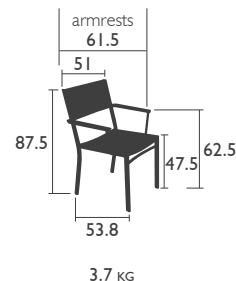

COSTA

SEATS - dining height

7901 - CHAIR

Aluminium frame

Seat and backrest in tearproof Outdoor Technical Fabric

Stacking: x 10 (stacked height: 1210 mm)

Available in 10 OTF colours (details on p. 1a)

7902 - ARMCHAIR

Aluminium frame

Seat and backrest in tearproof Outdoor Technical Fabric

Stacking: x 7 (stacked height: 1140 mm)

Available in 10 OTF colours (details on p. 1a)

LOW seat

7904 - LOW ARMCHAIR

Aluminium frame

Seat and backrest in tearproof Outdoor Technical Fabric

COSTA (continued)

LOW table

7960 - LOW TABLE 100 X 80 CM
Aluminium frame and table top

15 KG

TABLES - dining height

8143 - TABLE 80 X 80 CM
Aluminium frame and table top

14.5 KG

8160 - TABLE 160 X 80 CM
Aluminium frame and table top

21 KG

8147 - TABLE WITH EXTENSION 160/240 X 90 CM
Aluminium frame and table top

32 KG

COSTA (continued)

HIGH table

7950 - HIGH TABLE 80 X 80 CM
Aluminium frame and table top

COSTA
LOW ARMCHAIR
P. 47