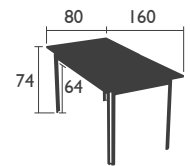

Aluminium frame

Seat and backrest in tearproof Outdoor Technical Fabric

Stacking: x 7 (stacked height: 1140 mm)

Available in 10 OTF colours (details on p. 1a)

LOW seat

7904 - LOW ARMCHAIR

Aluminium frame

Seat and backrest in tearproof Outdoor Technical Fabric

Stacking: x 5 (stacked height: 920 mm)

Available in 10 OTF colours (details on p. 1a)

HIGH stool

7903 - HIGH STOOL

Aluminium frame

Seat and backrest in tearproof Outdoor Technical Fabric

Available in 10 OTF colours (details on p. 1a)

COSTA (continued)

LOW table

7960 - LOW TABLE 100 X 80 CM
Aluminium frame and table top

15 KG

TABLES - dining height

8143 - TABLE 80 X 80 CM
Aluminium frame and table top

14.5 KG

8160 - TABLE 160 X 80 CM
Aluminium frame and table top

21 KG

8147 - TABLE WITH EXTENSION 160/240 X 90 CM
Aluminium frame and table top

32 KG

COSTA (continued)

HIGH table

7950 - HIGH TABLE 80 X 80 CM
Aluminium frame and table top

COSTA
LOW ARMCHAIR
P. 47