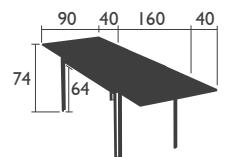

Aluminium frame

Seat and backrest in tearproof Outdoor Technical Fabric

Stacking: x 7 (stacked height: 1140 mm)

Available in 10 OTF colours (details on p. 1a)

LOW seat

7904 - LOW ARMCHAIR

Aluminium frame

Seat and backrest in tearproof Outdoor Technical Fabric

Stacking: x 5 (stacked height: 920 mm)

Available in 10 OTF colours (details on p. 1a)

HIGH stool

7903 - HIGH STOOL

Aluminium frame

Seat and backrest in tearproof Outdoor Technical Fabric

Available in 10 OTF colours (details on p. 1a)

COSTA (continued)

LOW table

7960 - LOW TABLE 100 X 80 CM
Aluminium frame and table top

15 KG

TABLES - dining height

8143 - TABLE 80 X 80 CM
Aluminium frame and table top

14.5 KG

8160 - TABLE 160 X 80 CM
Aluminium frame and table top

21 KG

8147 - TABLE WITH EXTENSION 160/240 X 90 CM
Aluminium frame and table top

32 KG

COSTA (continued)

HIGH table

7950 - HIGH TABLE 80 X 80 CM
Aluminium frame and table top

COSTA
LOW ARMCHAIR
P. 47