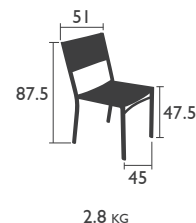

COSTA

SEATS - dining height

7901 - CHAIR

Aluminium frame

Seat and backrest in tearproof Outdoor Technical Fabric

Stacking: x 10 (stacked height: 1210 mm)

Available in 10 OTF colours (details on p. 1a)

7902 - ARMCHAIR

Aluminium frame

Seat and backrest in tearproof Outdoor Technical Fabric

Stacking: x 7 (stacked height: 1140 mm)

Available in 10 OTF colours (details on p. 1a)

LOW seat

7904 - LOW ARMCHAIR

Aluminium frame

Seat and backrest in tearproof Outdoor Technical Fabric

COSTA (continued)

LOW table

7960 - LOW TABLE 100 X 80 CM
Aluminium frame and table top

15 KG

TABLES - dining height

8143 - TABLE 80 X 80 CM
Aluminium frame and table top

14.5 KG

8160 - TABLE 160 X 80 CM
Aluminium frame and table top

21 KG

8147 - TABLE WITH EXTENSION 160/240 X 90 CM
Aluminium frame and table top

32 KG

COSTA (continued)

HIGH table

7950 - HIGH TABLE 80 X 80 CM
Aluminium frame and table top

COSTA
LOW ARMCHAIR
P. 47