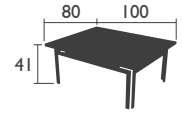

Aluminium frame

Seat and backrest in tearproof Outdoor Technical Fabric

Stacking: x 7 (stacked height: 1140 mm)

Available in 10 OTF colours (details on p. 1a)

LOW seat

7904 - LOW ARMCHAIR

Aluminium frame

Seat and backrest in tearproof Outdoor Technical Fabric

Stacking: x 5 (stacked height: 920 mm)

Available in 10 OTF colours (details on p. 1a)

HIGH stool

7903 - HIGH STOOL

Aluminium frame

Seat and backrest in tearproof Outdoor Technical Fabric

Available in 10 OTF colours (details on p. 1a)

COSTA (continued)

LOW table

7960 - LOW TABLE 100 X 80 CM
Aluminium frame and table top

15 KG

TABLES - dining height

8143 - TABLE 80 X 80 CM
Aluminium frame and table top

14.5 KG

8160 - TABLE 160 X 80 CM
Aluminium frame and table top

21 KG

8147 - TABLE WITH EXTENSION 160/240 X 90 CM
Aluminium frame and table top

32 KG

COSTA (continued)

HIGH table

7950 - HIGH TABLE 80 X 80 CM
Aluminium frame and table top

COSTA
LOW ARMCHAIR
P. 47