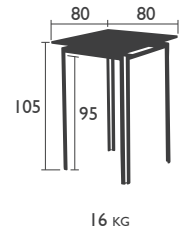

Aluminium frame

Seat and backrest in tearproof Outdoor Technical Fabric

Stacking: x 7 (stacked height: 1140 mm)

Available in 10 OTF colours (details on p. 1a)

LOW seat

7904 - LOW ARMCHAIR

Aluminium frame

Seat and backrest in tearproof Outdoor Technical Fabric

Stacking: x 5 (stacked height: 920 mm)

Available in 10 OTF colours (details on p. 1a)

HIGH stool

7903 - HIGH STOOL

Aluminium frame

Seat and backrest in tearproof Outdoor Technical Fabric

Available in 10 OTF colours (details on p. 1a)

COSTA (continued)

LOW table

7960 - LOW TABLE 100 X 80 CM
Aluminium frame and table top

15 KG

TABLES - dining height

8143 - TABLE 80 X 80 CM
Aluminium frame and table top

14.5 KG

8160 - TABLE 160 X 80 CM
Aluminium frame and table top

21 KG

8147 - TABLE WITH EXTENSION 160/240 X 90 CM
Aluminium frame and table top

32 KG

COSTA (continued)

HIGH table

7950 - HIGH TABLE 80 X 80 CM
Aluminium frame and table top

COSTA
LOW ARMCHAIR
P. 47