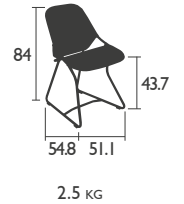

SIXTIES

DESIGNED BY FRÉDÉRIC SOFIA

SEAT - dining height

I701 - CHAIR

Aluminium tube frame Ø 20 mm

Criss Cross Weave made from outdoor polyethylene synthetic fibres

Available colours:

NEW

LOW seats

I704 - ARMCHAIR

Aluminium tube frame Ø 20 mm

Criss Cross Weave made from outdoor polyethylene synthetic fibres

Available colours:

NEW

I705 - BENCH

Aluminium tube frame Ø 20 mm

Criss Cross Weave made from outdoor polyethylene synthetic fibres

Available colours:

NEW

LOW table

I720 - LOW TABLE 75.5 X 55.5 CM

Tubular steel frame

Steel table top