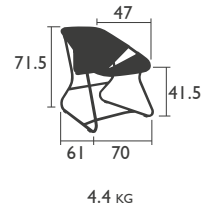

SIXTIES

DESIGNED BY FRÉDÉRIC SOFIA

SEAT - dining height

I701 - CHAIR

Aluminium tube frame Ø 20 mm

Criss Cross Weave made from outdoor polyethylene synthetic fibres

Available colours:

NEW

LOW seats

I704 - ARMCHAIR

Aluminium tube frame Ø 20 mm

Criss Cross Weave made from outdoor polyethylene synthetic fibres

Available colours:

NEW

I705 - BENCH

Aluminium tube frame Ø 20 mm

Criss Cross Weave made from outdoor polyethylene synthetic fibres

Available colours:

NEW

LOW table

I720 - LOW TABLE 75.5 X 55.5 CM

Tubular steel frame

Steel table top