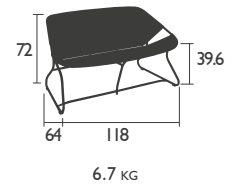

SIXTIES

DESIGNED BY FRÉDÉRIC SOFIA

SEAT - dining height

I701 - CHAIR

Aluminium tube frame Ø 20 mm

Criss Cross Weave made from outdoor polyethylene synthetic fibres

Available colours:

NEW

LOW seats

I704 - ARMCHAIR

Aluminium tube frame Ø 20 mm

Criss Cross Weave made from outdoor polyethylene synthetic fibres

Available colours:

NEW

I705 - BENCH

Aluminium tube frame Ø 20 mm

Criss Cross Weave made from outdoor polyethylene synthetic fibres

Available colours:

NEW

LOW table

I720 - LOW TABLE 75.5 X 55.5 CM

Tubular steel frame

Steel table top