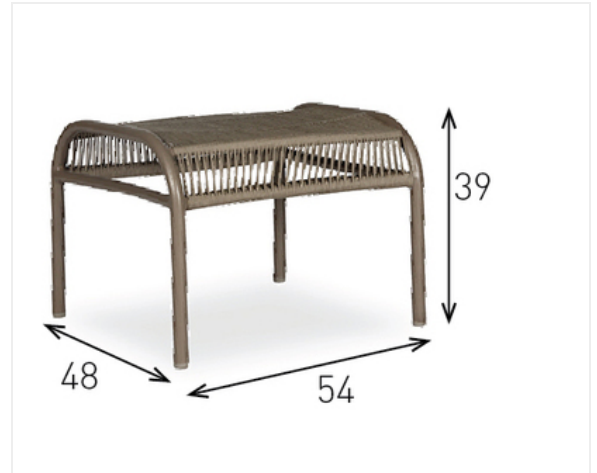

Loop footrest rope
GC S80

OUTDOOR

Code	GC S80
Sizes (cm)	Total height: 39 Width: 54 Depth: 48
Upholstery	Polypropylene wicker
Glides	Nylon glides
Frame	Powder coated aluminum frame
Weather instructions	<input type="checkbox"/> <input type="checkbox"/>