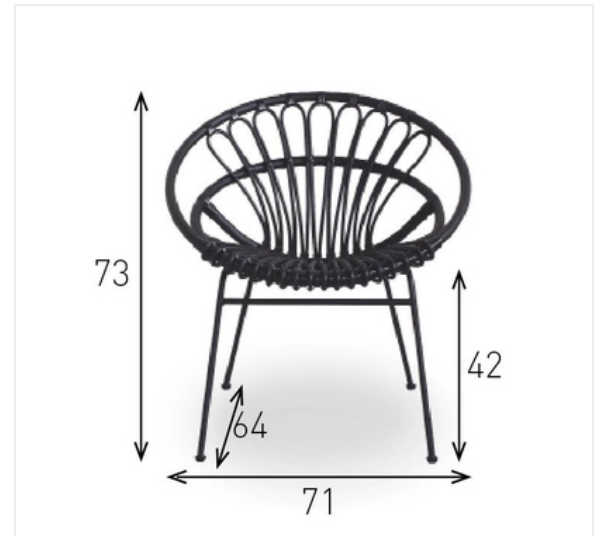

Roxanne
GC S72

OUTDOOR

Code	GC S72
Sizes (cm)	Total height: 73 Width: 71 Seat height: 42 Depth: 64
Upholstery	Polyethylene wicker
Glides	Adjustable and tilting nylon glides
Frame	Seat: aluminum frame base: hot dip galvanized and black powder coated steel
Maintenance	a quick wash with a non-foaming mild detergent every three months, will do the trick. A soft nylon brush or a low pressure air hose can also be used to clean between the weaving.
Quality	Recyclable resin (HDPE)
Weather instructions	<input type="checkbox"/> <input type="checkbox"/>