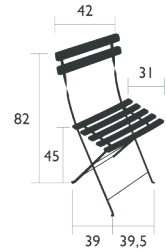

Steel frame
Curved natural lacquered beech slats
Plastic clips for safe folding and unfolding
One-piece steel cross-pieces
One-piece pads
Compatible with :
BISTRO OUTDOOR CUSHION 28 X 38 CM - BASICS
BISTRO OUTDOOR CUSHION 38 X 30 CM - COLOR MIX

500101 Cotton White   500102 Cedar green

4 kg

FURNITURE

6301 - DURAFLON® CHAIR

DOMESTIC | PROFESSIONAL | INTENSIVE | 6⁸ IPAC | 2