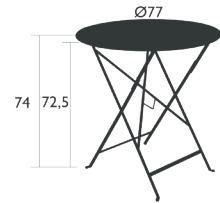

Steel sheet table top
Steel base
Parasol hole : pole max. Ø 39 mm
One-piece pads

0240 - TABLE 117 X 77 CM

Steel sheet table top
Steel base
Parasol hole : pole max. Ø 39 mm
One-piece pads

BISTRO

0245 - TABLE Ø 60 CM

DOMESTIC | PROFESSIONAL | INTENSIVE |
 6⁷ IPAC |
 x2 |
 |

Steel sheet table top
Steel base
One-piece pads

6 kg

0233 - TABLE Ø 77 CM

DOMESTIC | PROFESSIONAL | INTENSIVE |
 6⁷ IPAC |
 x4 |
 |

Steel sheet table top
Steel base
Parasol hole : pole max. Ø 39 mm
One-piece pads

10 kg

0235 - TABLE Ø 96 CM

DOMESTIC | PROFESSIONAL | INTENSIVE |
 6⁷ IPAC |
 x5 |
 |

Steel sheet table top
Steel base
Parasol hole : pole max. Ø 39 mm
One-piece pads

12 kg

0237 - TABLE Ø 117 CM

DOMESTIC | PROFESSIONAL | INTENSIVE |
 6⁷ IPAC |
 x8 |
 |

Steel sheet table top
Steel base
Parasol hole : pole max. Ø 39 mm
One-piece pads

16,5 kg