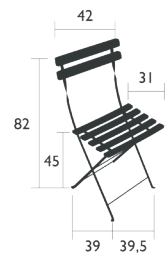

630101 Cotton White 630102 Cedar green

4 kg

5107 - NATURAL CHAIR

DOMESTIC | PROFESSIONAL | INTENSIVE | 6⁸ IPAC | 24

Steel frame
Natural beech curved slats, treated with Textrol®
Plastic clips for safe folding and unfolding
One-piece steel cross-pieces
One-piece pads
Compatible with :
BISTRO OUTDOOR CUSHION 28 X 38 CM - BASICS
BISTRO OUTDOOR CUSHION 38 X 30 CM - COLOR MIX

4 kg

BISTRO

6034 - TABLE 57 X 37 CM

Steel sheet table top
Steel base
One-piece pads

0243 - TABLE 77 X 57 CM

Steel sheet table top
Steel base
Parasol hole : pole max. Ø 39 mm
One-piece pads

0239 - TABLE 97 X 57 CM

Steel sheet table top
Steel base
Parasol hole : pole max. Ø 39 mm
One-piece pads

0240 - TABLE 117 X 77 CM

Steel sheet table top
Steel base
Parasol hole : pole max. Ø 39 mm
One-piece pads

BISTRO

0245 - TABLE Ø 60 CM

Steel sheet table top
Steel base
Parasol hole : pole max. Ø 39 mm
One-piece pads

16,5 kg