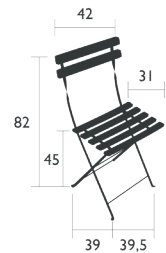

Steel frame
High-quality Duraflon® resin curved slats
Plastic clips for safe folding and unfolding
One-piece steel cross-pieces
One-piece pads
Compatible with :
BISTRO OUTDOOR CUSHION 28 X 38 CM - BASICS
BISTRO OUTDOOR CUSHION 38 X 30 CM - COLOR MIX

630101 Cotton White   630102 Cedar green

4 kg

5107 - NATURAL CHAIR

DOMESTIC | PROFESSIONAL | INTENSIVE | 6⁸ IPAC | 24