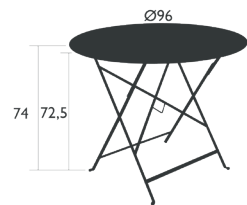

Steel sheet table top
Steel base
Parasol hole : pole max. Ø 39 mm
One-piece pads

0240 - TABLE 117 X 77 CM

Steel sheet table top
Steel base
Parasol hole : pole max. Ø 39 mm
One-piece pads

BISTRO

0245 - TABLE Ø 60 CM

DOMESTIC | PROFESSIONAL | INTENSIVE |
 6⁷ IPAC |
 x2 |
 |

Steel sheet table top
Steel base
One-piece pads

6 kg

0233 - TABLE Ø 77 CM

DOMESTIC | PROFESSIONAL | INTENSIVE |
 6⁷ IPAC |
 x4 |
 |

Steel sheet table top
Steel base
Parasol hole : pole max. Ø 39 mm
One-piece pads

10 kg

0235 - TABLE Ø 96 CM

DOMESTIC | PROFESSIONAL | INTENSIVE |
 6⁷ IPAC |
 x5 |
 |

Steel sheet table top
Steel base
Parasol hole : pole max. Ø 39 mm
One-piece pads

12 kg

0237 - TABLE Ø 117 CM

DOMESTIC | PROFESSIONAL | INTENSIVE |
 6⁷ IPAC |
 x8 |
 |

Steel sheet table top
Steel base
Parasol hole : pole max. Ø 39 mm
One-piece pads

16,5 kg