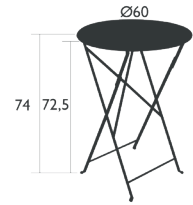

4 kg

BISTRO

6034 - TABLE 57 X 37 CM

Steel sheet table top
Steel base
One-piece pads

0243 - TABLE 77 X 57 CM

Steel sheet table top
Steel base
Parasol hole : pole max. Ø 39 mm
One-piece pads

0239 - TABLE 97 X 57 CM

Steel sheet table top
Steel base
Parasol hole : pole max. Ø 39 mm
One-piece pads

0240 - TABLE 117 X 77 CM

Steel sheet table top
Steel base
Parasol hole : pole max. Ø 39 mm
One-piece pads

BISTRO

0245 - TABLE Ø 60 CM

DOMESTIC | PROFESSIONAL | INTENSIVE |
 6⁷ IPAC |
 x2 |
 |

Steel sheet table top
Steel base
One-piece pads

6 kg

0233 - TABLE Ø 77 CM

DOMESTIC | PROFESSIONAL | INTENSIVE |
 6⁷ IPAC |
 x4 |
 |

Steel sheet table top
Steel base
Parasol hole : pole max. Ø 39 mm
One-piece pads

10 kg

0235 - TABLE Ø 96 CM

DOMESTIC | PROFESSIONAL | INTENSIVE |
 6⁷ IPAC |
 x5 |
 |

Steel sheet table top
Steel base
Parasol hole : pole max. Ø 39 mm
One-piece pads

12 kg

0237 - TABLE Ø 117 CM

DOMESTIC | PROFESSIONAL | INTENSIVE |
 6⁷ IPAC |
 x8 |
 |