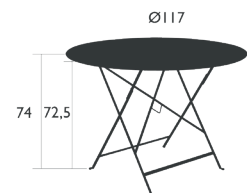

Steel sheet table top
Steel base
Parasol hole : pole max. Ø 39 mm
One-piece pads

0240 - TABLE 117 X 77 CM

Steel sheet table top
Steel base
Parasol hole : pole max. Ø 39 mm
One-piece pads

BISTRO

0245 - TABLE Ø 60 CM

DOMESTIC | PROFESSIONAL | INTENSIVE |
 6⁷ IPAC |
 x2 |
 |

Steel sheet table top
Steel base
One-piece pads

6 kg

0233 - TABLE Ø 77 CM

DOMESTIC | PROFESSIONAL | INTENSIVE |
 6⁷ IPAC |
 x4 |
 |

Steel sheet table top
Steel base
Parasol hole : pole max. Ø 39 mm
One-piece pads

10 kg

0235 - TABLE Ø 96 CM

DOMESTIC | PROFESSIONAL | INTENSIVE |
 6⁷ IPAC |
 x5 |
 |

Steel sheet table top
Steel base
Parasol hole : pole max. Ø 39 mm
One-piece pads

12 kg

0237 - TABLE Ø 117 CM

DOMESTIC | PROFESSIONAL | INTENSIVE |
 6⁷ IPAC |
 x8 |
 |

Steel sheet table top
Steel base
Parasol hole : pole max. Ø 39 mm
One-piece pads

16,5 kg