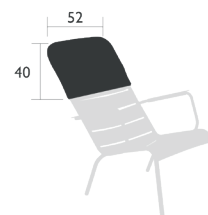

4102 - ARMCHAIR

DESIGN BY FRÉDÉRIC SOFIA

Tubular aluminium frame
 Curved aluminium slats seat
 Curved aluminium slats backrest
 Aluminium slats armrests
 Silencing pads
 Stacking : x 8 (Height – stacked : 116 cm)
 Compatible with :
 SKIN OUTDOOR CUSHION 45 X 40 CM - BASICS
 OUTDOOR CUSHION 37 X 41 CM - BASICS
 OUTDOOR CUSHION 41 X 38 CM - COLOR MIX

DESIGN BY FRÉDÉRIC SOFIA

Tubular aluminium frame
Curved aluminium slats seat
Curved aluminium slats backrest
Aluminium slats armrests
Silencing pads
Stacking : x 6 (Height – stacked : 101 cm)
Compatible with :
OUTDOOR CUSHION 96 X 47 CM - BASICS

LUXEMBOURG

LOUNGE

4104 - LOW ARMCHAIR

DESIGN BY FRÉDÉRIC SOFIA

Tubular aluminium frame
 Curved aluminium slats seat
 Curved aluminium slats backrest
 Aluminium slats armrests
 Silencing pads
Stacking : x 6 (Height – stacked : 102 cm)
Compatible with :
 OUTDOOR CUSHION 96 X 47 CM - BASICS
 LOW ARMCHAIR HEADREST - LUXEMBOURG

740 g

4105 - DUO LOW ARMCHAIR

DESIGN BY FRÉDÉRIC SOFIA

Tubular aluminium frame
 Curved aluminium slats seat
 Curved aluminium slats backrest
 Aluminium slats armrests
 Silencing pads
Stacking : x 4 (Height – stacked : 85 cm)