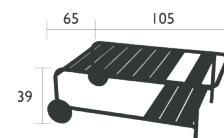

LUXEMBOURG

LOUNGE

4160 - SMALL LOW TABLE / FOOTREST

DESIGN BY FRÉDÉRIC SOFIA

DOMESTIC PROFESSIONAL INTENSIVE 9 IPAC 24

Tubular aluminium frame
Aluminium slats table top
Silencing pads

3 kg

4161 - LARGE LOW TABLE / BENCH

DESIGN BY FRÉDÉRIC SOFIA

DOMESTIC PROFESSIONAL INTENSIVE 9 IPAC 24

Tubular aluminium frame
Aluminium slats table top
Silencing pads

5 kg

4168 - LOW TABLE WITH CASTERS

DESIGN BY FRÉDÉRIC SOFIA

NEW DOMESTIC PROFESSIONAL INTENSIVE 9 IPAC 24

Aluminium frame
Aluminium slats table top
Wheels : flexible PVC tread
Painted aluminium wheel bodies
Silencing pads

10,6 kg