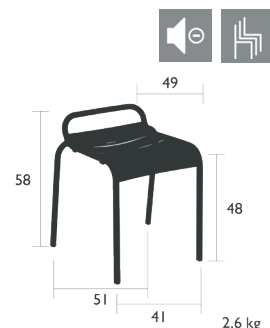

LUXEMBOURG

DINING

4111 - STOOL

DESIGN BY FRÉDÉRIC SOFIA

Tubular aluminium frame
 Curved aluminium slats seat
 Silencing pads
 Stacking : x 10 (Height – stacked : 92 cm)
 Compatible with :
 OUTDOOR CUSHION 41 X 38 CM - COLOR MIX

4101 - CHAIR

DESIGN BY FRÉDÉRIC SOFIA

Tubular aluminium frame
 Curved aluminium slats seat
 Curved aluminium slats backrest
 Silencing pads
 Stacking : x 10 (Height – stacked : 123.5 cm)
 Compatible with :
 SKIN OUTDOOR CUSHION 45 X 40 CM - BASICS
 OUTDOOR CUSHION 37 X 41 CM - BASICS
 OUTDOOR CUSHION 41 X 38 CM - COLOR MIX

4102 - ARMCHAIR

DESIGN BY FRÉDÉRIC SOFIA

Tubular aluminium frame
 Curved aluminium slats seat
 Curved aluminium slats backrest
 Aluminium slats armrests
 Silencing pads
 Stacking : x 8 (Height – stacked : 116 cm)
 Compatible with :
 SKIN OUTDOOR CUSHION 45 X 40 CM - BASICS
 OUTDOOR CUSHION 37 X 41 CM - BASICS
 OUTDOOR CUSHION 41 X 38 CM - COLOR MIX

740 g

4105 - DUO LOW ARMCHAIR

DESIGN BY FRÉDÉRIC SOFIA

Tubular aluminium frame
 Curved aluminium slats seat
 Curved aluminium slats backrest
 Aluminium slats armrests
 Silencing pads
Stacking : x 4 (Height – stacked : 85 cm)