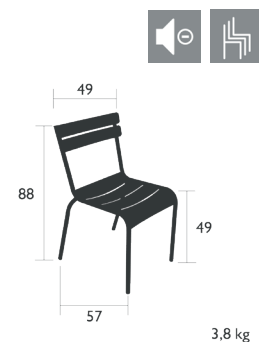

LUXEMBOURG

DINING

4111 - STOOL

DESIGN BY FRÉDÉRIC SOFIA

Tubular aluminium frame
 Curved aluminium slats seat
 Silencing pads
 Stacking : x 10 (Height – stacked : 92 cm)
 Compatible with :
 OUTDOOR CUSHION 41 X 38 CM - COLOR MIX

4101 - CHAIR

DESIGN BY FRÉDÉRIC SOFIA

Tubular aluminium frame
 Curved aluminium slats seat
 Curved aluminium slats backrest
 Silencing pads
 Stacking : x 10 (Height – stacked : 123.5 cm)
 Compatible with :
 SKIN OUTDOOR CUSHION 45 X 40 CM - BASICS
 OUTDOOR CUSHION 37 X 41 CM - BASICS
 OUTDOOR CUSHION 41 X 38 CM - COLOR MIX

4102 - ARMCHAIR

DESIGN BY FRÉDÉRIC SOFIA

Tubular aluminium frame
 Curved aluminium slats seat
 Curved aluminium slats backrest
 Aluminium slats armrests
 Silencing pads
 Stacking : x 8 (Height – stacked : 116 cm)
 Compatible with :
 SKIN OUTDOOR CUSHION 45 X 40 CM - BASICS
 OUTDOOR CUSHION 37 X 41 CM - BASICS
 OUTDOOR CUSHION 41 X 38 CM - COLOR MIX

740 g

4105 - DUO LOW ARMCHAIR

DESIGN BY FRÉDÉRIC SOFIA

Tubular aluminium frame
 Curved aluminium slats seat
 Curved aluminium slats backrest
 Aluminium slats armrests
 Silencing pads
Stacking : x 4 (Height – stacked : 85 cm)