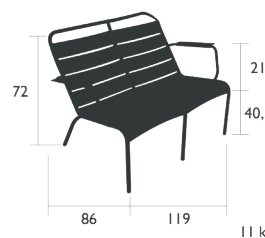

DESIGN BY FRÉDÉRIC SOFIA

Tubular aluminium frame
Curved aluminium slats seat
Curved aluminium slats backrest
Aluminium slats armrests
Silencing pads
Stacking : x 6 (Height – stacked : 101 cm)
Compatible with :
OUTDOOR CUSHION 96 X 47 CM - BASICS

LUXEMBOURG

LOUNGE

4104 - LOW ARMCHAIR

DESIGN BY FRÉDÉRIC SOFIA

Tubular aluminium frame
 Curved aluminium slats seat
 Curved aluminium slats backrest
 Aluminium slats armrests
 Silencing pads
Stacking : x 6 (Height – stacked : 102 cm)
Compatible with :
 OUTDOOR CUSHION 96 X 47 CM - BASICS
 LOW ARMCHAIR HEADREST - LUXEMBOURG

4165 - LOW ARMCHAIR HEADREST

DESIGN BY FRÉDÉRIC SOFIA

Tubular aluminium frame
 Outdoor fabric Batyline® ISO / DUO or Batyline® STEREO :
 tearproof, stain-resistant, mould-resistant, and shape-retention
 See p. I Bis for available colours
Compatible with :
 LOW ARMCHAIR - LUXEMBOURG
 STEEL LOW ARMCHAIR - LUXEMBOURG

740 g

4105 - DUO LOW ARMCHAIR

DESIGN BY FRÉDÉRIC SOFIA

Tubular aluminium frame
 Curved aluminium slats seat
 Curved aluminium slats backrest
 Aluminium slats armrests
 Silencing pads
Stacking : x 4 (Height – stacked : 85 cm)