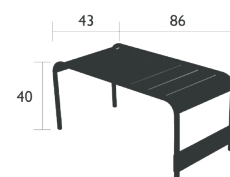

740 g

4105 - DUO LOW ARMCHAIR

DESIGN BY FRÉDÉRIC SOFIA

Tubular aluminium frame
 Curved aluminium slats seat
 Curved aluminium slats backrest
 Aluminium slats armrests
 Silencing pads
Stacking : x 4 (Height – stacked : 85 cm)

11 kg

LUXEMBOURG

LOUNGE

4160 - SMALL LOW TABLE / FOOTREST

DESIGN BY FRÉDÉRIC SOFIA

DOMESTIC PROFESSIONAL INTENSIVE 9 IPAC 24

Tubular aluminium frame
Aluminium slats table top
Silencing pads

3 kg

4161 - LARGE LOW TABLE / BENCH

DESIGN BY FRÉDÉRIC SOFIA

DOMESTIC PROFESSIONAL INTENSIVE 9 IPAC 24

Tubular aluminium frame
Aluminium slats table top
Silencing pads

5 kg

4168 - LOW TABLE WITH CASTERS

DESIGN BY FRÉDÉRIC SOFIA