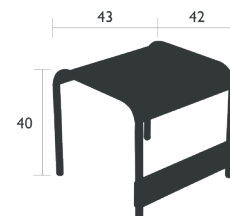

LUXEMBOURG

LOUNGE

4104 - LOW ARMCHAIR

DESIGN BY FRÉDÉRIC SOFIA

Tubular aluminium frame
 Curved aluminium slats seat
 Curved aluminium slats backrest
 Aluminium slats armrests
 Silencing pads
Stacking : x 6 (Height – stacked : 102 cm)
Compatible with :
 OUTDOOR CUSHION 96 X 47 CM - BASICS
 LOW ARMCHAIR HEADREST - LUXEMBOURG

740 g

4105 - DUO LOW ARMCHAIR

DESIGN BY FRÉDÉRIC SOFIA

Tubular aluminium frame
 Curved aluminium slats seat
 Curved aluminium slats backrest
 Aluminium slats armrests
 Silencing pads
Stacking : x 4 (Height – stacked : 85 cm)

11 kg

LUXEMBOURG

LOUNGE

4160 - SMALL LOW TABLE / FOOTREST

DESIGN BY FRÉDÉRIC SOFIA

DOMESTIC PROFESSIONAL INTENSIVE 9 IPAC 24

Tubular aluminium frame
Aluminium slats table top
Silencing pads

3 kg

4161 - LARGE LOW TABLE / BENCH

DESIGN BY FRÉDÉRIC SOFIA

DOMESTIC PROFESSIONAL INTENSIVE 9 IPAC 24

Tubular aluminium frame
Aluminium slats table top
Silencing pads

5 kg

4168 - LOW TABLE WITH CASTERS

DESIGN BY FRÉDÉRIC SOFIA