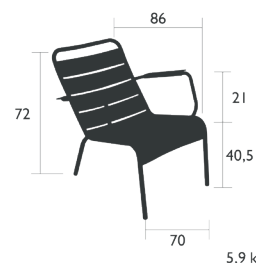

Tubular aluminium frame
Curved aluminium slats seat
Curved aluminium slats backrest
Silencing pads
Stacking : x 6 (Height – stacked : 101 cm)
Compatible with :
OUTDOOR CUSHION 96 X 47 CM - BASICS

4212 - LOUNGE ARMCHAIR

DESIGN BY FRÉDÉRIC SOFIA

Tubular aluminium frame
Curved aluminium slats seat
Curved aluminium slats backrest
Aluminium slats armrests
Silencing pads
Stacking : x 6 (Height – stacked : 101 cm)
Compatible with :
OUTDOOR CUSHION 96 X 47 CM - BASICS

LUXEMBOURG

LOUNGE

4104 - LOW ARMCHAIR

DESIGN BY FRÉDÉRIC SOFIA

Tubular aluminium frame
 Curved aluminium slats seat
 Curved aluminium slats backrest
 Aluminium slats armrests
 Silencing pads
Stacking : x 6 (Height – stacked : 102 cm)
Compatible with :
 OUTDOOR CUSHION 96 X 47 CM - BASICS
 LOW ARMCHAIR HEADREST - LUXEMBOURG

740 g

4105 - DUO LOW ARMCHAIR

DESIGN BY FRÉDÉRIC SOFIA

Tubular aluminium frame
 Curved aluminium slats seat
 Curved aluminium slats backrest
 Aluminium slats armrests
 Silencing pads
Stacking : x 4 (Height – stacked : 85 cm)