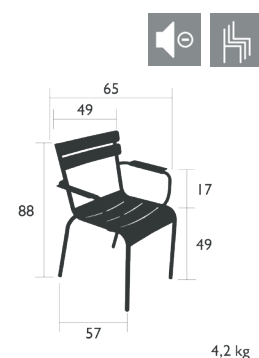

LUXEMBOURG

DINING

4111 - STOOL

DESIGN BY FRÉDÉRIC SOFIA

Tubular aluminium frame
 Curved aluminium slats seat
 Silencing pads
 Stacking : x 10 (Height – stacked : 92 cm)
 Compatible with :
 OUTDOOR CUSHION 41 X 38 CM - COLOR MIX

4101 - CHAIR

DESIGN BY FRÉDÉRIC SOFIA

Tubular aluminium frame
 Curved aluminium slats seat
 Curved aluminium slats backrest
 Silencing pads
 Stacking : x 10 (Height – stacked : 123.5 cm)
 Compatible with :
 SKIN OUTDOOR CUSHION 45 X 40 CM - BASICS
 OUTDOOR CUSHION 37 X 41 CM - BASICS
 OUTDOOR CUSHION 41 X 38 CM - COLOR MIX

4102 - ARMCHAIR

DESIGN BY FRÉDÉRIC SOFIA

Tubular aluminium frame
 Curved aluminium slats seat
 Curved aluminium slats backrest
 Aluminium slats armrests
 Silencing pads
 Stacking : x 8 (Height – stacked : 116 cm)
 Compatible with :
 SKIN OUTDOOR CUSHION 45 X 40 CM - BASICS
 OUTDOOR CUSHION 37 X 41 CM - BASICS
 OUTDOOR CUSHION 41 X 38 CM - COLOR MIX

740 g

4105 - DUO LOW ARMCHAIR

DESIGN BY FRÉDÉRIC SOFIA

Tubular aluminium frame
 Curved aluminium slats seat
 Curved aluminium slats backrest
 Aluminium slats armrests
 Silencing pads
Stacking : x 4 (Height – stacked : 85 cm)